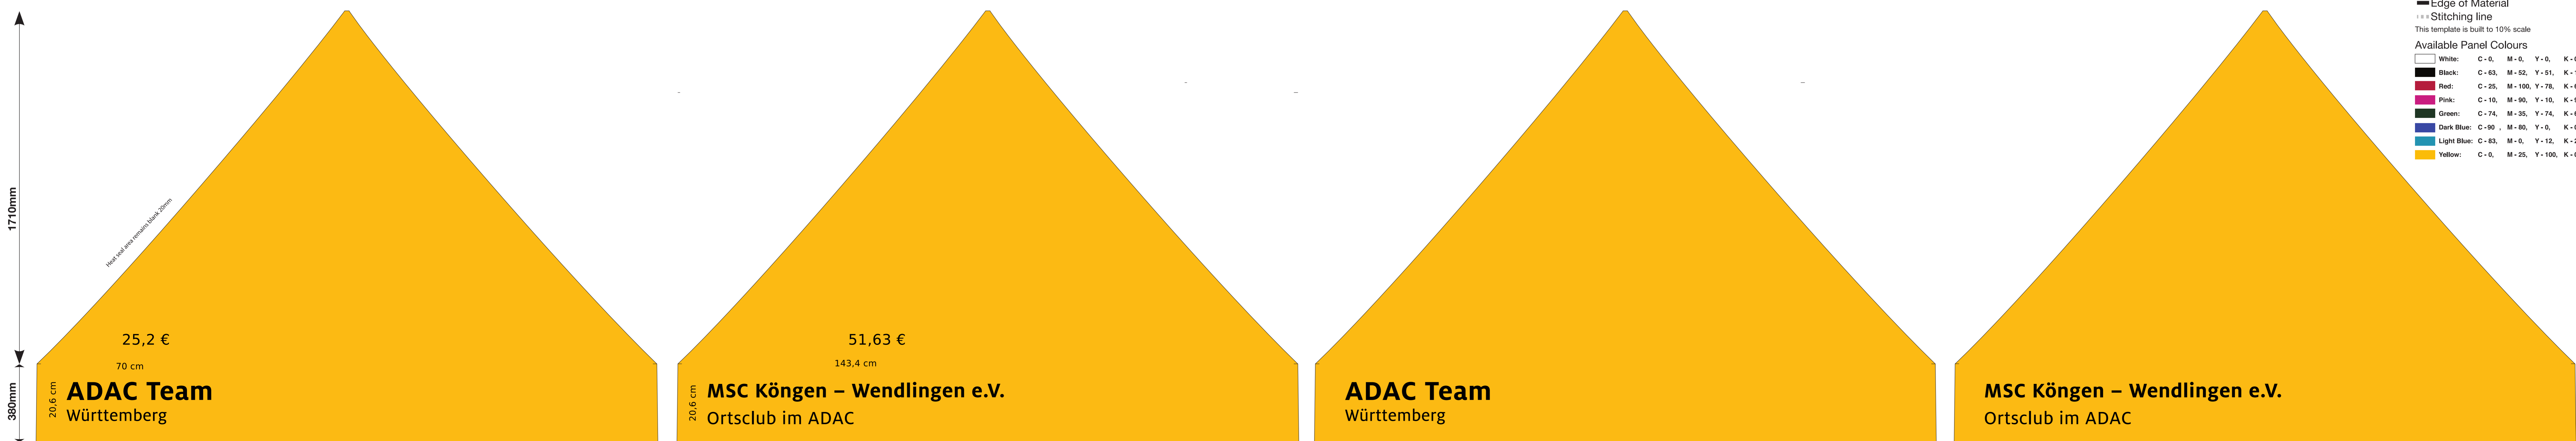

Front inside

Back inside

Left inside

Right inside

Front Outside

Back Outside

Left Outside

Right Outside

Front Half Wall

Back Half Wall

Left Half Wall

Right Half Wall

Front

Left

Back

Right

Butzner-Zelte.de Butzner-tents.com

**Key**

- Edge of Material
- - - Stitching line

This template is built to 10% scale

**Available Panel Colours**

White	C=0, M=0, Y=0, K=0
Black	C=63, M=52, Y=51, K=100
Red	C=25, M=100, Y=78, K=6
Pink	C=15, M=90, Y=15, K=8
Green	C=74, M=35, Y=74, K=67
Dark Blue	C=90, M=80, Y=0, K=0
Light Blue	C=83, M=0, Y=12, K=23
Yellow	C=0, M=25, Y=100, K=0